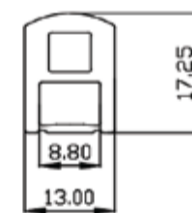

Profile Code
SDL-3006