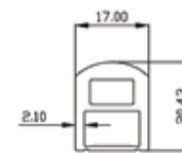

Quick Info

CRI ≥ 90

3000K/ 4000K/ 5700K

Tunable White 2700-6500K

ON-OFF/ ON-OFF (FLICKER FREE)

DALI-2 DT6 / DALI-2 DT8/ DALI+

SDCM <3

Lens

L70 @50,000h

Aluminium

Types

Pendant

Single Line Diagram

Pendant Mounted

Profile Code
SDL-3005